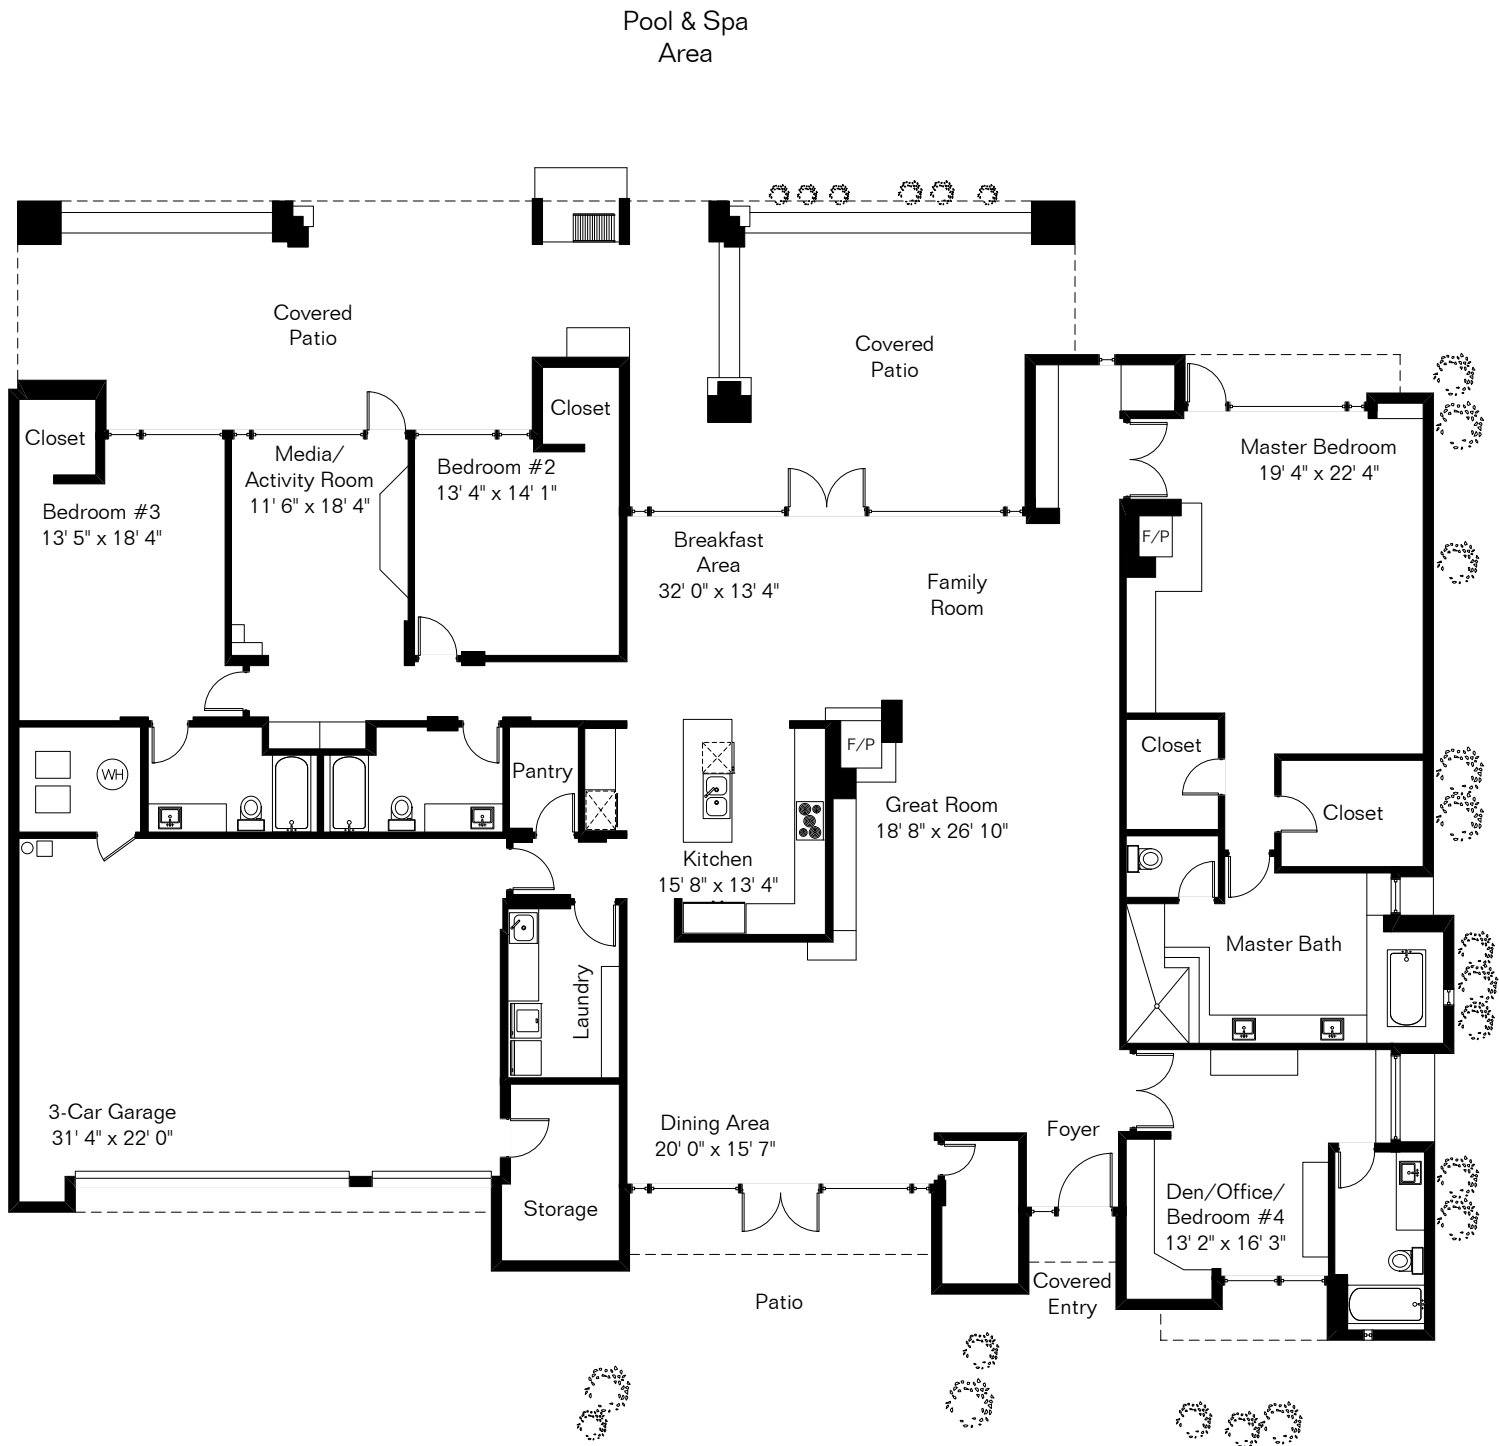

The square footages and room size information are deemed to be reliable but are not guaranteed and should be independently verified. This drawing is for marketing purposes only.

3700 E Sumo Septimo

Living Area 3,977 Sq Ft
Garage 898 Sq Ft

Site Visit January 2021

0 ft. 6 ft. 10 ft. 20 ft.

Copyright 2021 Floor Plans First! LLC
All Rights Reserved.

Floor Plans First!
See the Floor Plan First!
FloorPlansFirst.com™
(520) 881-1500